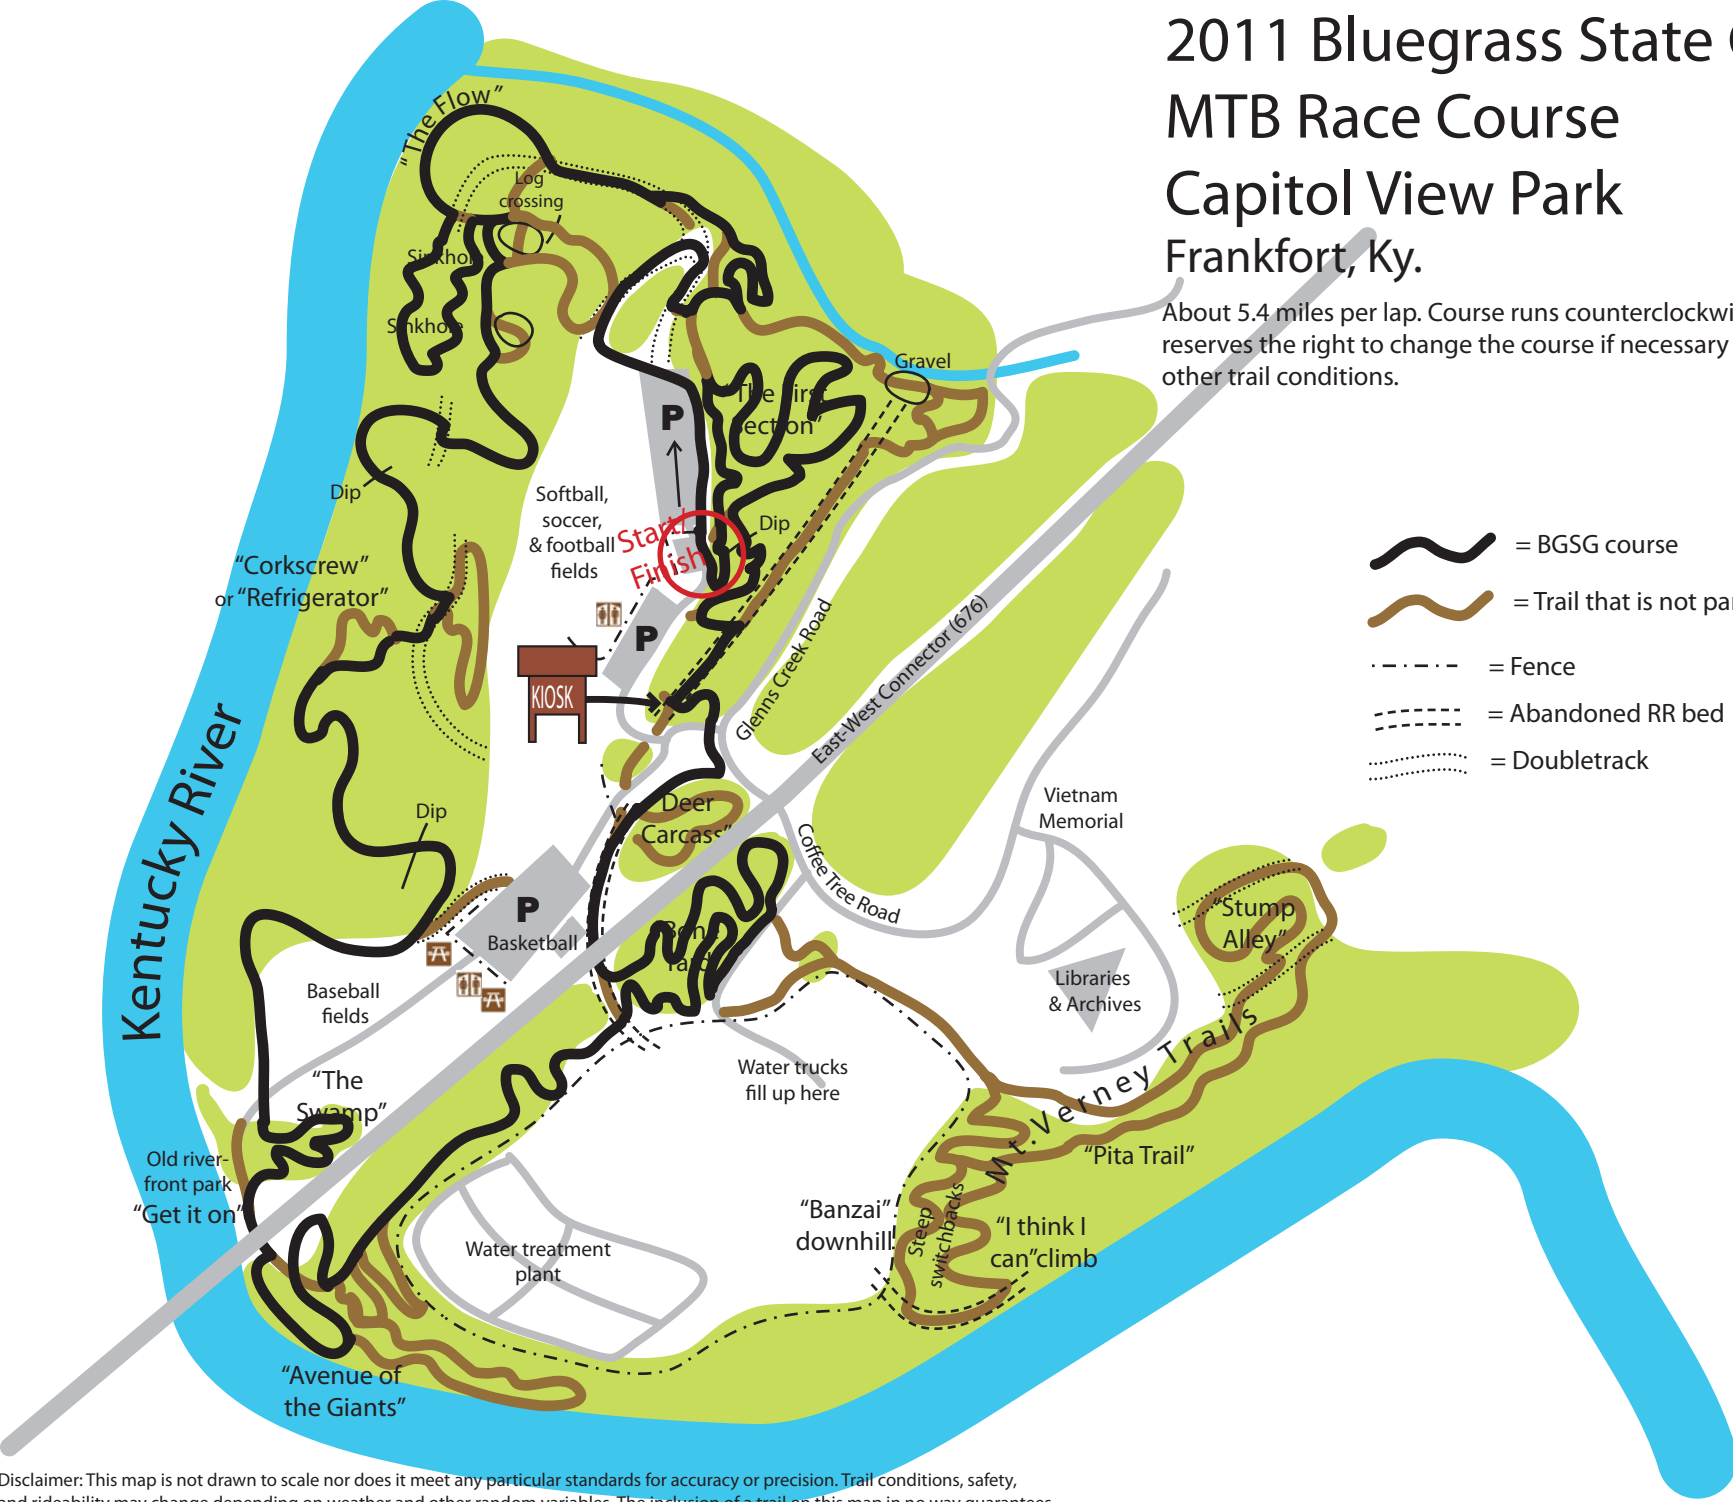

2011 Bluegrass State Games MTB Race Course Capitol View Park Frankfort, Ky.

About 5.4 miles per lap. Course runs counterclockwise. Promoter reserves the right to change the course if necessary due to weather and/or other trail conditions.

-  = BSGG course
-  = Trail that is not part of the course
-  = Fence
-  = Abandoned RR bed
-  = Doubletrack

Disclaimer: This map is not drawn to scale nor does it meet any particular standards for accuracy or precision. Trail conditions, safety, and rideability may change depending on weather and other random variables. The inclusion of a trail on this map in no way guarantees that it can be safely ridden. Ride at your own risk, use your own judgment, and wear a helmet.